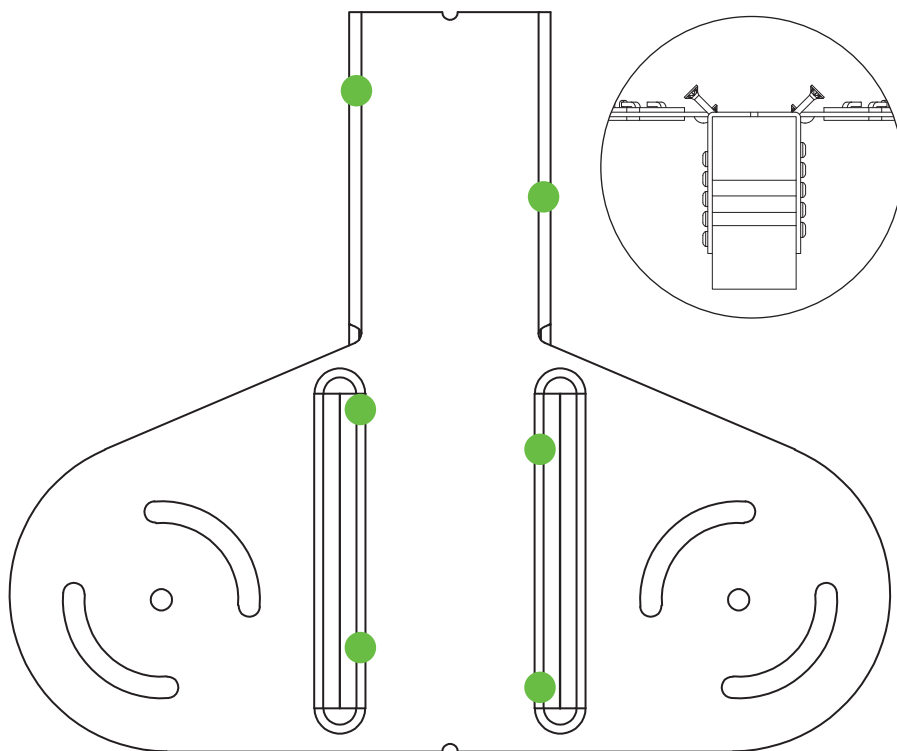

MONTAGE

SIMPSON

Strong-Tie

WSB

WSB-C x4

MONTAGE:

MONTAGE

WSB

SIMPSON

Strong-Tie

CSA5,0x40
x 20

5.0x70
x 6